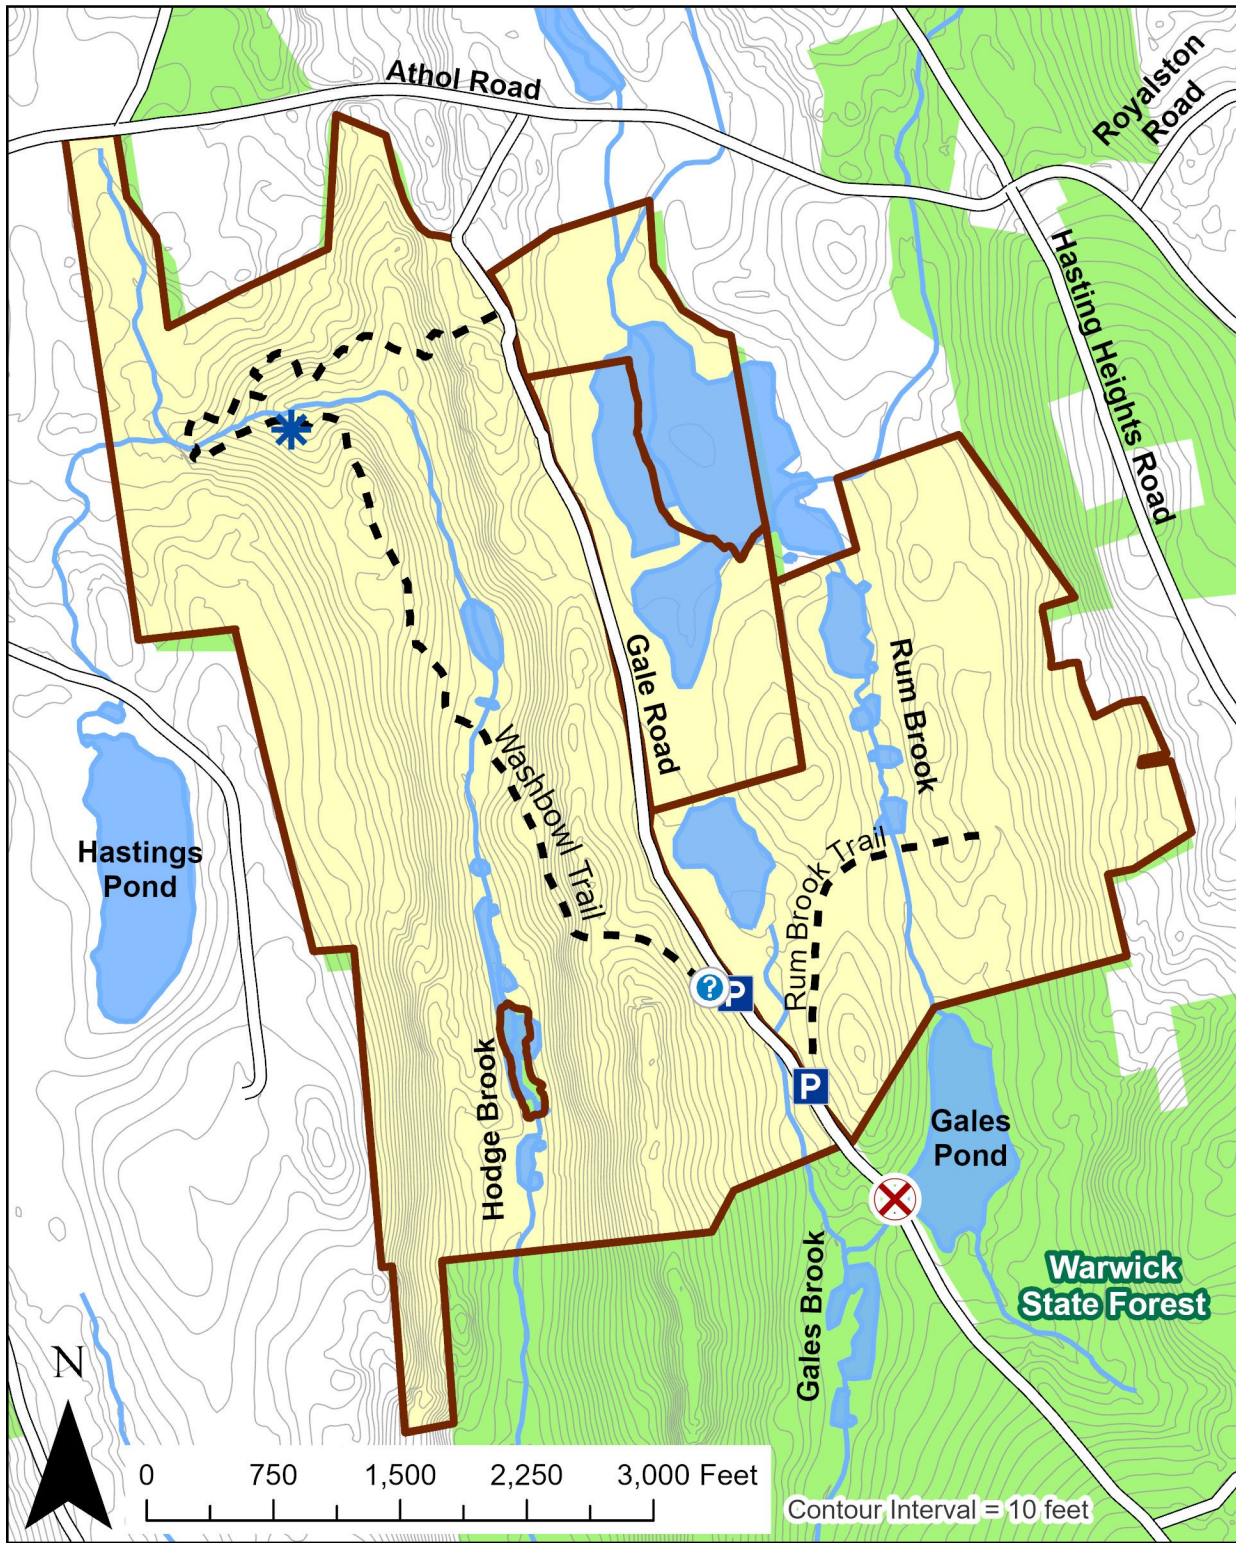

# Arthur Iversen Conservation Area

Gale Road  
Warwick, MA

-  Arthur Iversen Conservation Area
-  Road is Blocked
-  Kiosk
-  Parking
-  Washbowl Waterfall
-  Trail
-  Streams
-  Ponds
-  Protected Open Space