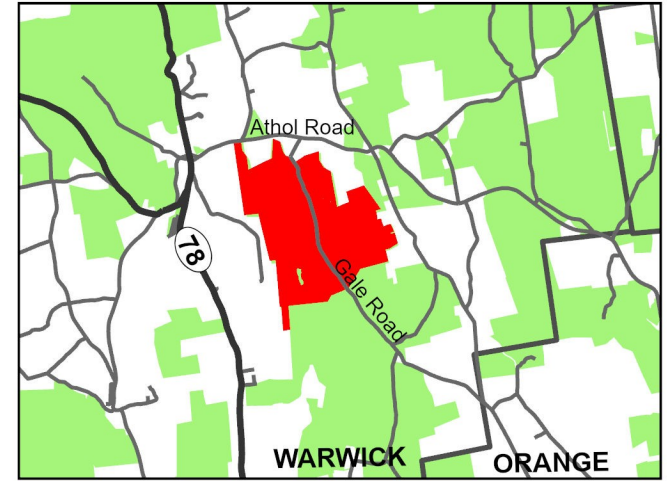

# Arthur Iversen Conservation Area

Gale Road  
Warwick, MA

-  Arthur Iversen Conservation Area
-  Road is Blocked
-  Kiosk
-  Parking
-  Washbowl Waterfall
-  Trail
-  Streams
-  Ponds
-  Protected Open Space