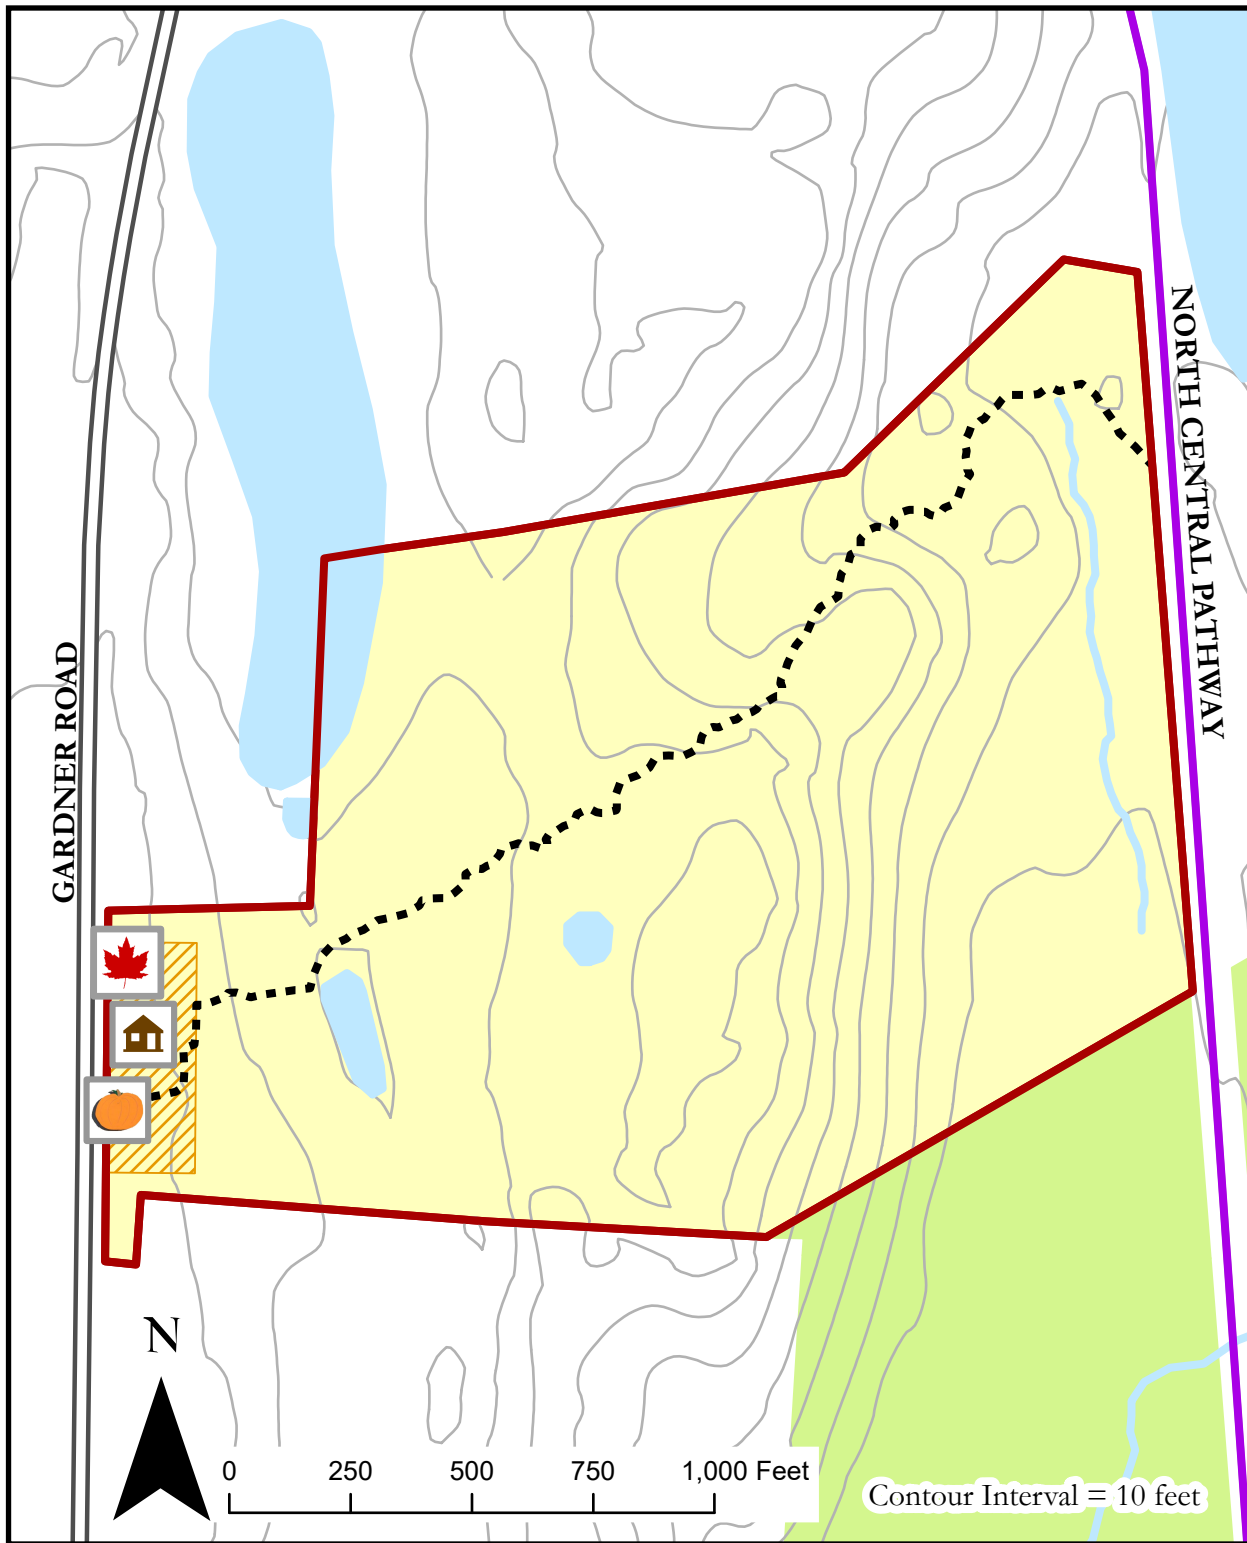

Sunset View Farm

156 Gardner Road
Winchendon, MA

- Property Boundary
- Trail
- North Central Pathway
- Farmstead
- House
- Sugar House
- Farm Stand
- Streams
- Ponds
- Protected Open Space
- North Central Pathway Parking