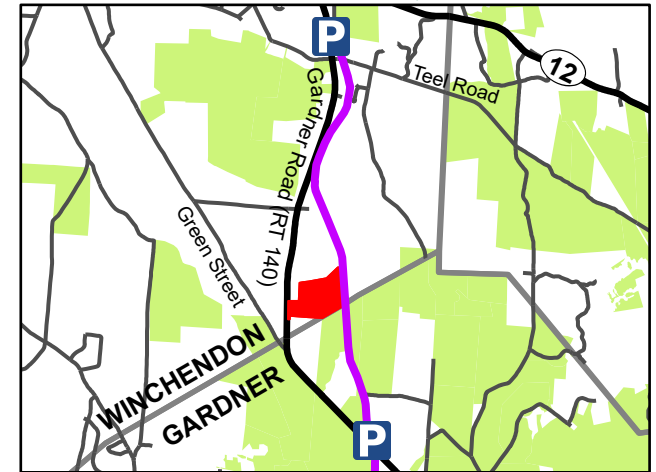

Sunset View Farm

156 Gardner Road
Winchendon, MA

- Property Boundary
- Trail
- North Central Pathway
- Farmstead
- House
- Sugar House
- Farm Stand
- Streams
- Ponds
- Protected Open Space
- North Central Pathway Parking